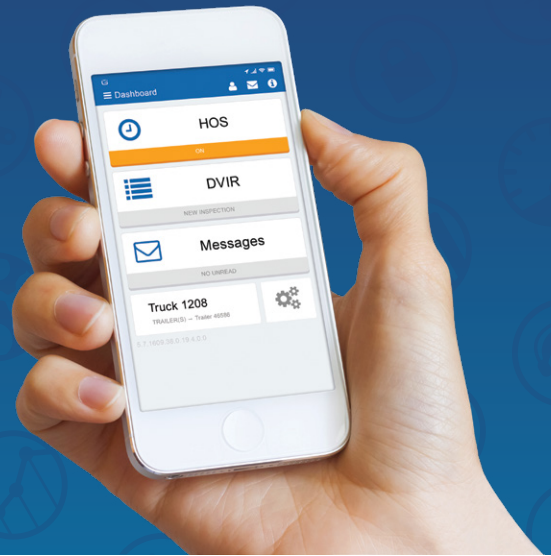

Your ELD Solution

GEOTAB DRIVE

ALL-IN-ONE DRIVER
COMPLIANCE SOLUTION

Download Geotab Drive free on the
Google Play Store and Apple App Store.

Electronic Logging, Simplified

Geotab's electronic logging device (ELD) solution — Geotab Drive — streamlines Hours of Service, Driver Vehicle Inspection Reporting and Driver Identification, saving time and money. This smart mobile app works with the Geotab GO telematics device to help you meet compliance regulations, keep your fleet productive and your drivers safe.

Key Features:

- FMCSA compliant
- User-friendly dashboard
- Hours of Service reporting
- Automatic duty status changes
- Alerts for violations and drivers not logged in
- End-to-end vehicle inspection workflow
- Driver Identification
- Plug-&-Play installation
- Over-the-air (OTA) software and firmware updates
- Compatible with off-the-shelf Android and iOS devices (BYOD)*
- Open and flexible solution for adding apps or integrating with other systems

GEOTAB
management by measurement

TripDAWG Technologies
530-269-8804
support@TripDAWG.com

www.TripDAWG.com

ELD Solution on an Industry-Leading Platform

Geotab's electronic logging solution offers benefits for both drivers and fleet managers. Drivers can use Geotab Drive to easily record Hours of Service status and complete vehicle inspections from their tablet or smartphone. The intuitive app guides them through the process step-by-step. Managers can stay up-to-date on fleet compliance with real-time access to information in MyGeotab, including violation alerts, and detailed reports on driver logs and remaining hours.