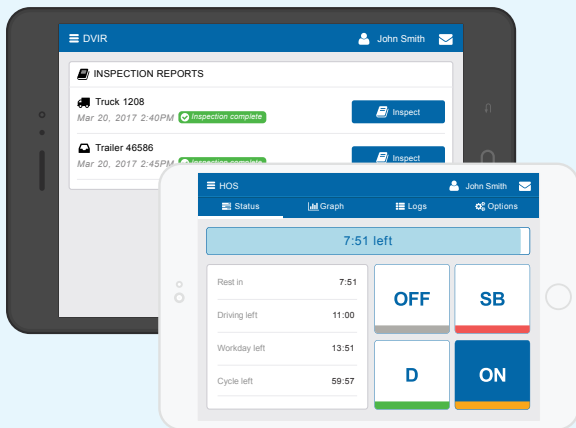

Key Features:

- FMCSA compliant
- User-friendly dashboard
- Hours of Service reporting
- Automatic duty status changes
- Alerts for violations and drivers not logged in
- End-to-end vehicle inspection workflow
- Driver Identification
- Plug-&-Play installation
- Over-the-air (OTA) software and firmware updates
- Compatible with off-the-shelf Android and iOS devices (BYOD)*
- Open and flexible solution for adding apps or integrating with other systems

GEOTAB
management by measurement

TripDAWG Technologies
530-269-8804
support@TripDAWG.com

www.TripDAWG.com

ELD Solution on an Industry-Leading Platform

Geotab's electronic logging solution offers benefits for both drivers and fleet managers. Drivers can use Geotab Drive to easily record Hours of Service status and complete vehicle inspections from their tablet or smartphone. The intuitive app guides them through the process step-by-step. Managers can stay up-to-date on fleet compliance with real-time access to information in MyGeotab, including violation alerts, and detailed reports on driver logs and remaining hours.

ELDs provide many benefits to carriers and drivers:

Simplify compliance

Increase productivity and efficiency

Improve driver safety

Reduce admin time and costs

Track arrival and departure times and delivery status

Increase accuracy of records

Improve communication with drivers

Increase vehicle uptime with engine fault reporting for proactive vehicle maintenance

A Future-Proof ELD Solution

Geotab goes beyond the ELD mandate requirements by providing you with a secure, open telematics platform that evolves with your business. Build your own custom solutions, or integrate with your transport management system (TMS) - the choice is yours. Choose an ELD solution that gives you more.